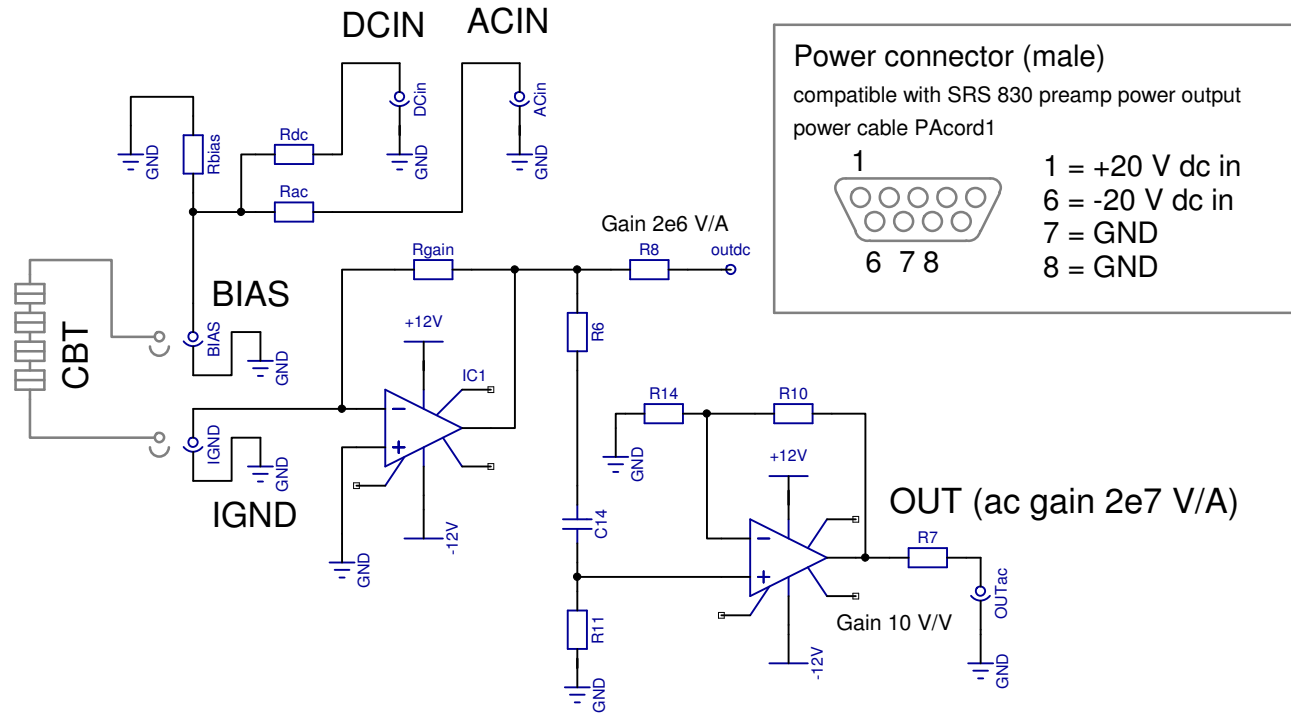

2

1

REVISIONS

ZONE	REV	DESCRIPTION	DATE	APPROVED
------	-----	-------------	------	----------

B

B

Power connector (male)
 compatible with SRS 830 preamp power output
 power cable PAcord1

1 = +20 V dc in
 6 = -20 V dc in
 7 = GND
 8 = GND

A

A

Title CBT Breakout PA1		
Size	Number	Rev C
Date 21.1.10		Drawn by JSP/Aivon
Filename		Sheet main

2

1